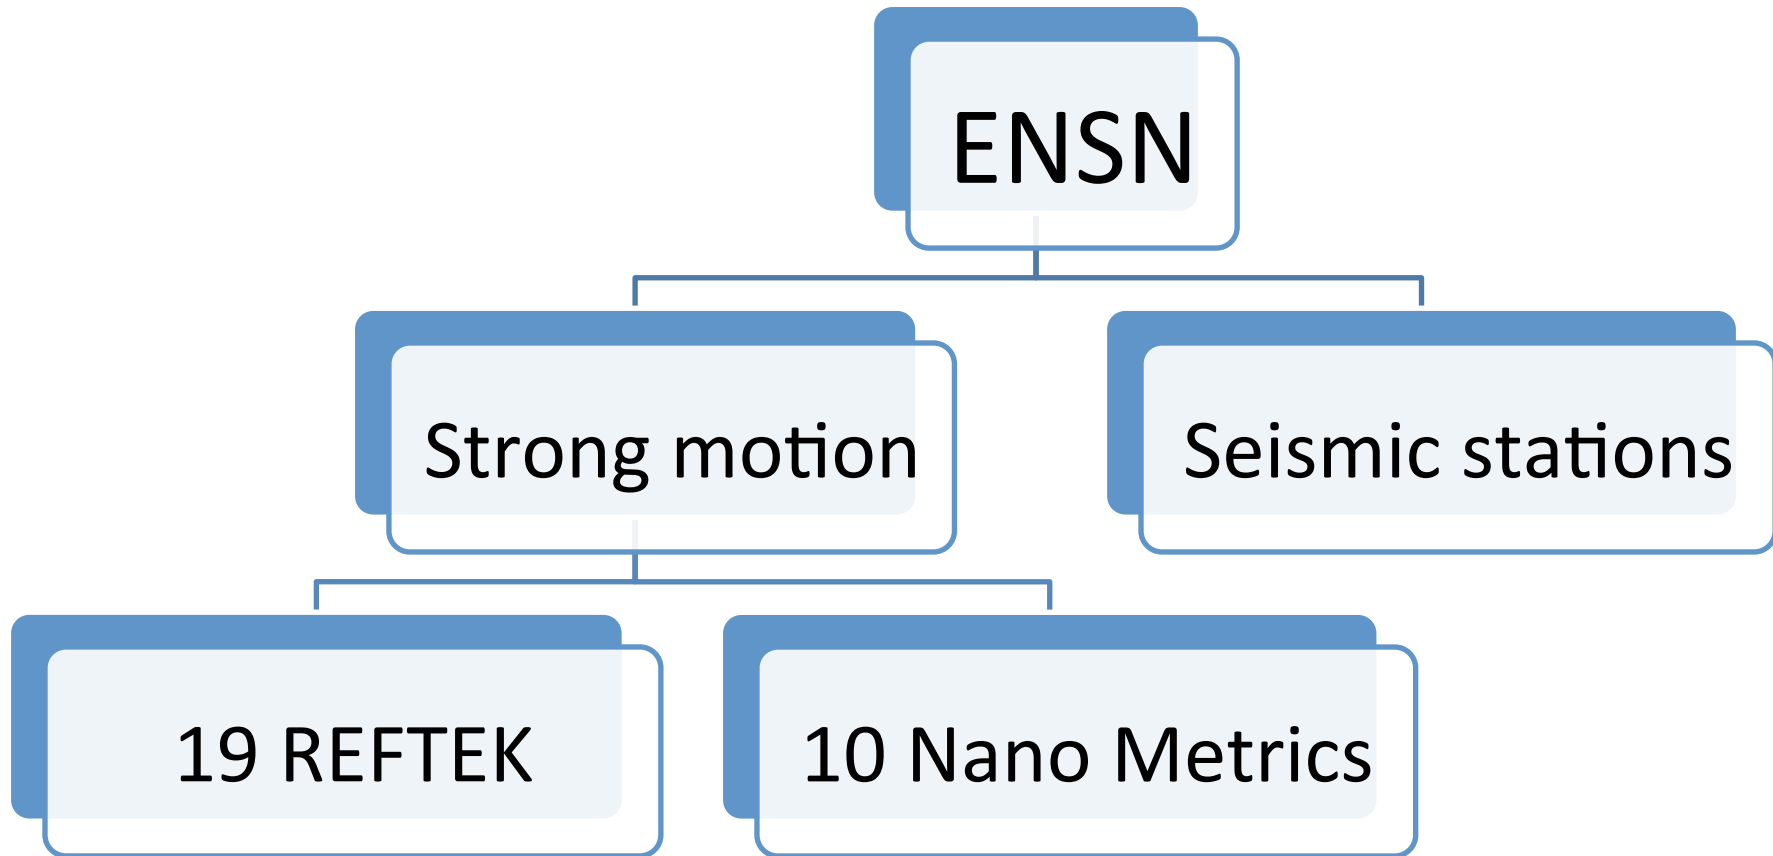

ENSN

**Egyptian National Seismic
Network**

Ramadan Madi Ali Bekeer

- Egyptian National Seismic Network **ENSN**
- **ENSN** strong motion stations
- **Nile Delta** strong motion stations
- **High Dam** strong motion station

1-Egyptian National Seismic Network **ENSN**

2-ENSN accelerometers stations

- 9- stations
- Real time, Cairo center
- wireless radio throw the mobile SIM card

- 10- stations
- Real time, Aswan center
- wireless radio throw the mobile SIM card

Nile Delta stations

High Dam Stations

5-stations on
the old dam

5 stations on
the new dam

The High Dam Tunnels stations

Thank you