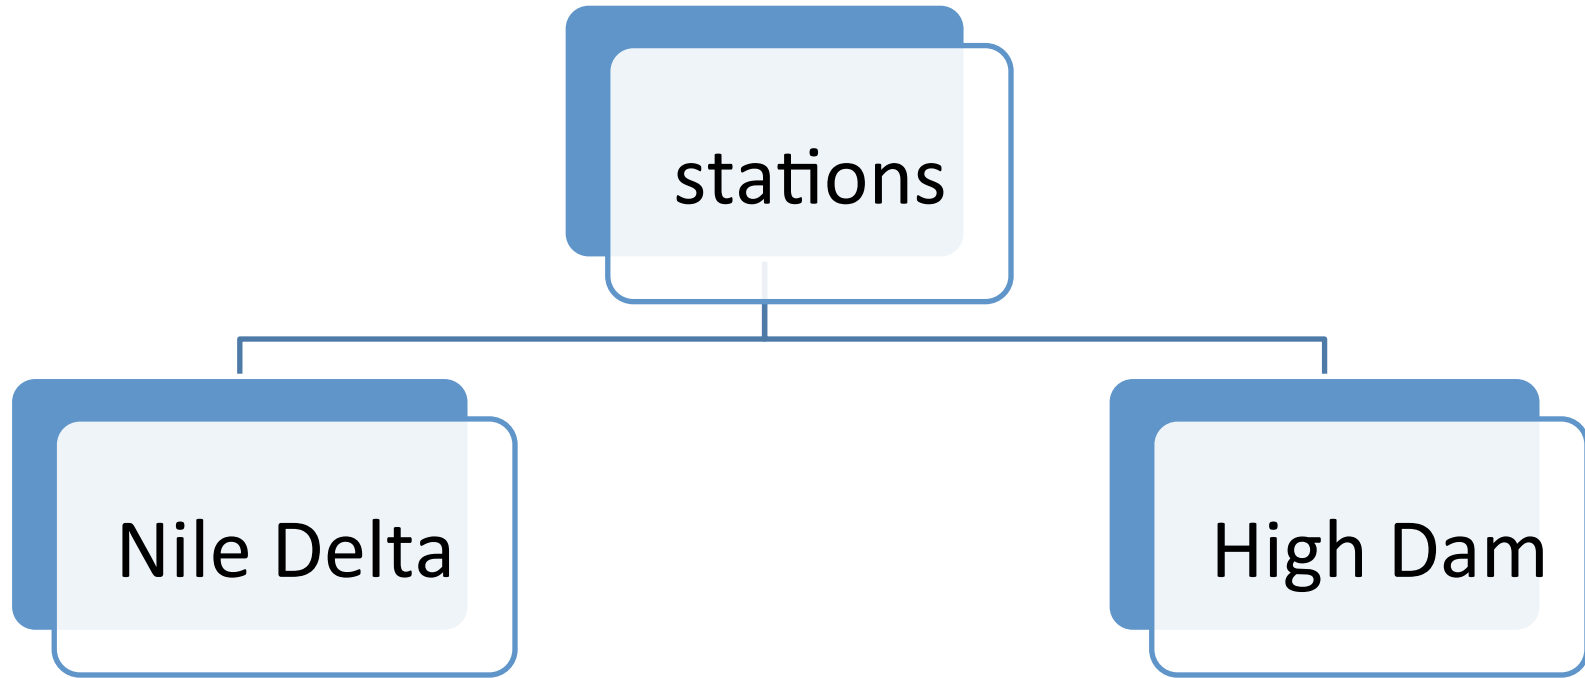

ENSN

**Egyptian National Seismic
Network**

Ramadan Madi Ali Bekeer

- Egyptian National Seismic Network **ENSN**
- **ENSN** strong motion stations
- **Nile Delta** strong motion stations
- **High Dam** strong motion station

1-Egyptian National Seismic Network **ENSN**

2-ENSN accelerometers stations

- 9- stations
- Real time, Cairo center
- wireless radio throw the mobile SIM card

- 10- stations
- Real time, Aswan center
- wireless radio throw the mobile SIM card

Nile Delta stations

High Dam Stations

5-stations on
the old dam

5 stations on
the new dam

The High Dam Tunnels stations

Thank you