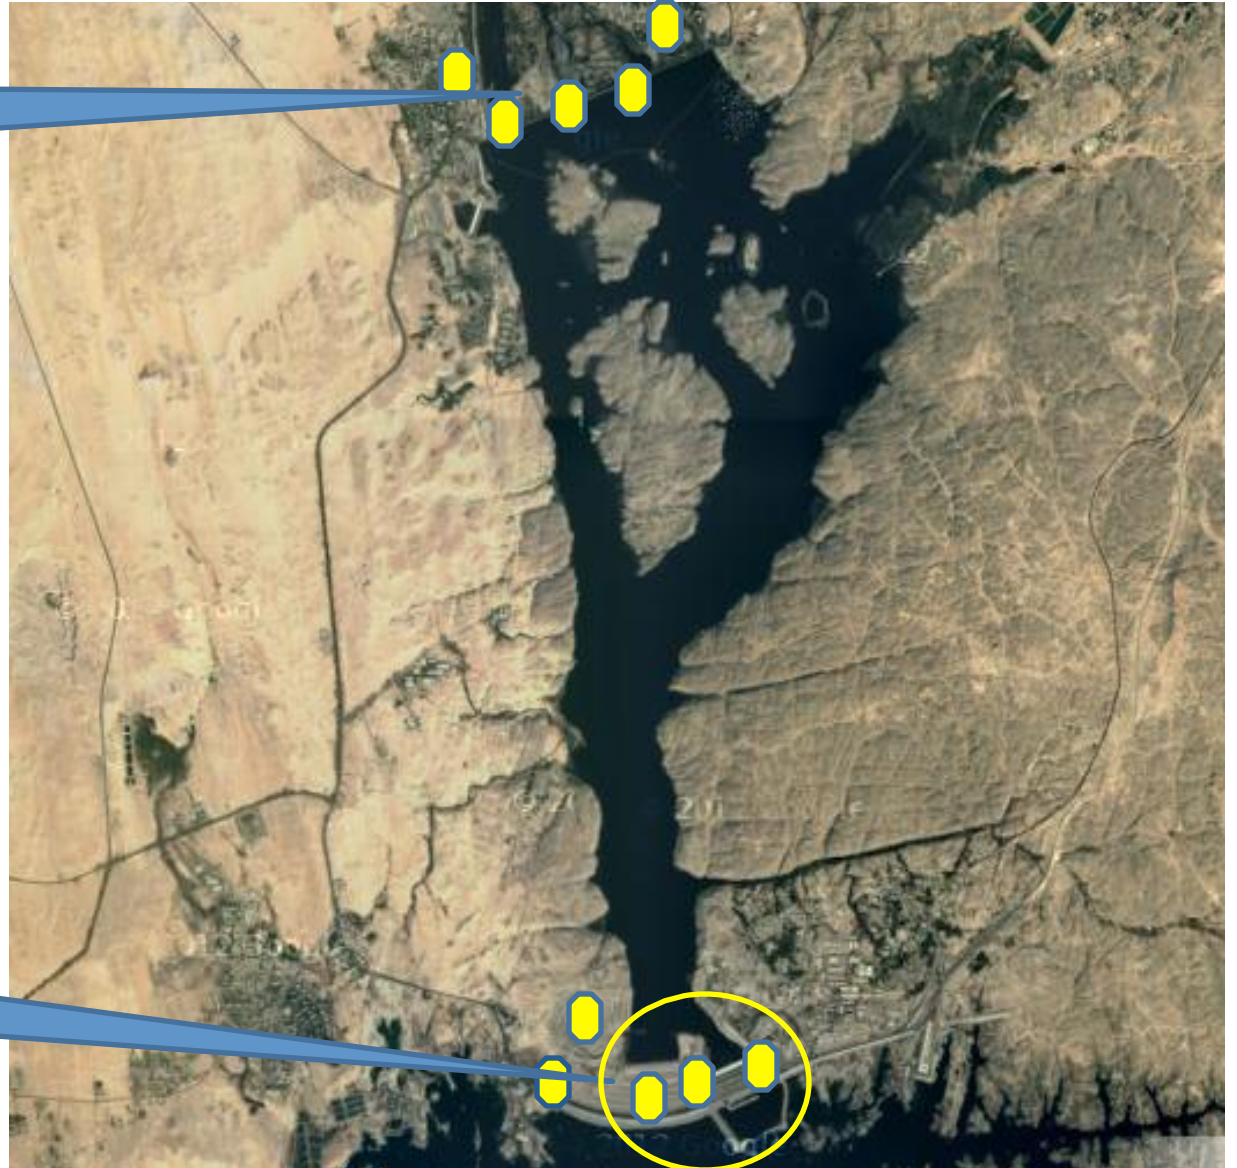

1-Egyptian National Seismic Network **ENSN**

2-ENSN accelerometers stations

- 9- stations
- Real time, Cairo center
- wireless radio throw the mobile SIM card

- 10- stations
- Real time, Aswan center
- wireless radio throw the mobile SIM card

Nile Delta stations

High Dam Stations

5-stations on
the old dam

5 stations on
the new dam

The High Dam Tunnels stations

Thank you