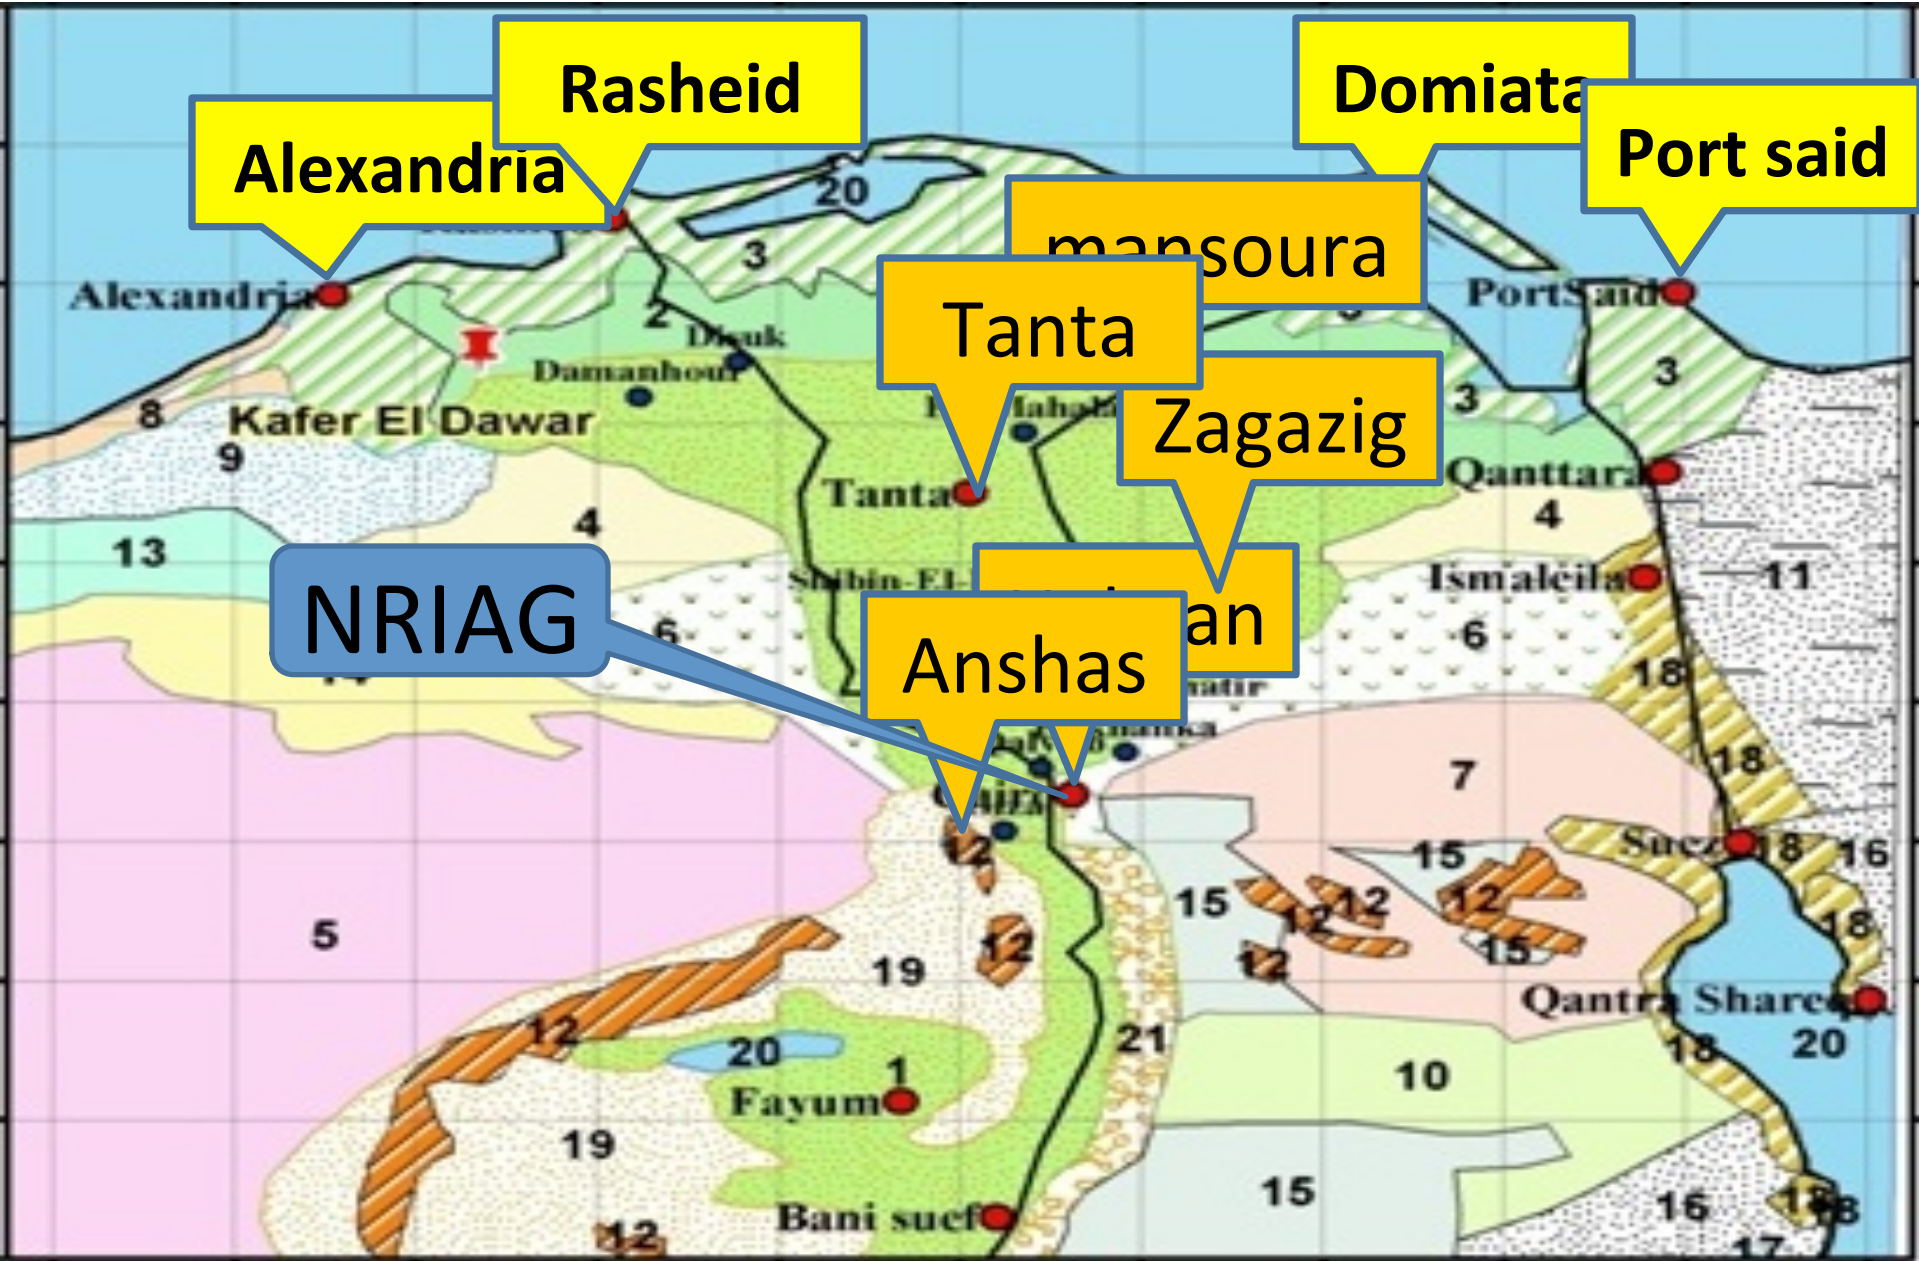

ENSN

**Egyptian National Seismic
Network**

Ramadan Madi Ali Bekeer

- Egyptian National Seismic Network **ENSN**
- **ENSN** strong motion stations
- **Nile Delta** strong motion stations
- **High Dam** strong motion station

1-Egyptian National Seismic Network **ENSN**

2-ENSN accelerometers stations

- 9- stations
- Real time, Cairo center
- wireless radio throw the mobile SIM card

- 10- stations
- Real time, Aswan center
- wireless radio throw the mobile SIM card

Nile Delta stations

High Dam Stations

5-stations on
the old dam

5 stations on
the new dam

The High Dam Tunnels stations

Thank you